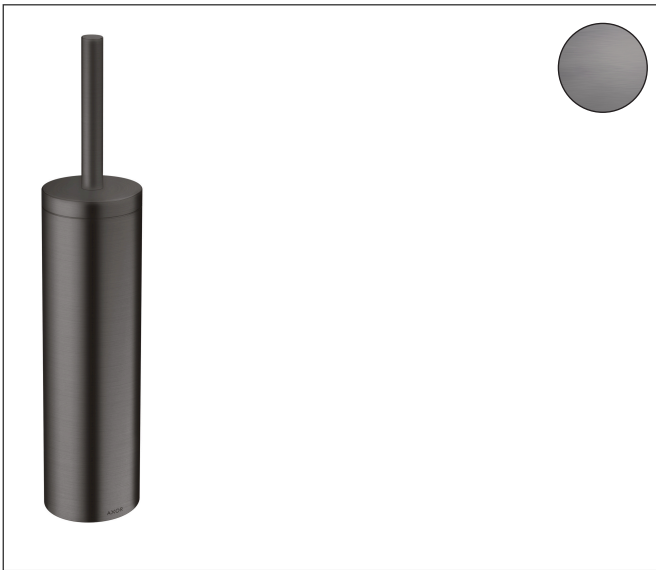

Brand AXOR  
Art. Name **AXOR Universal Circular** Toilet brush holder wall-mounted  
Art. Nr. 42855340  
Surface Brushed Black Chrome

## Product picture

## Features

- wall-mounted
- material: metal
- material recess: matt plastic
- with cover lid
- with removable insert
- with mounting material
- concealed fastening
- drilling distance: 35 mm
- diameter drill hole: 6 mm